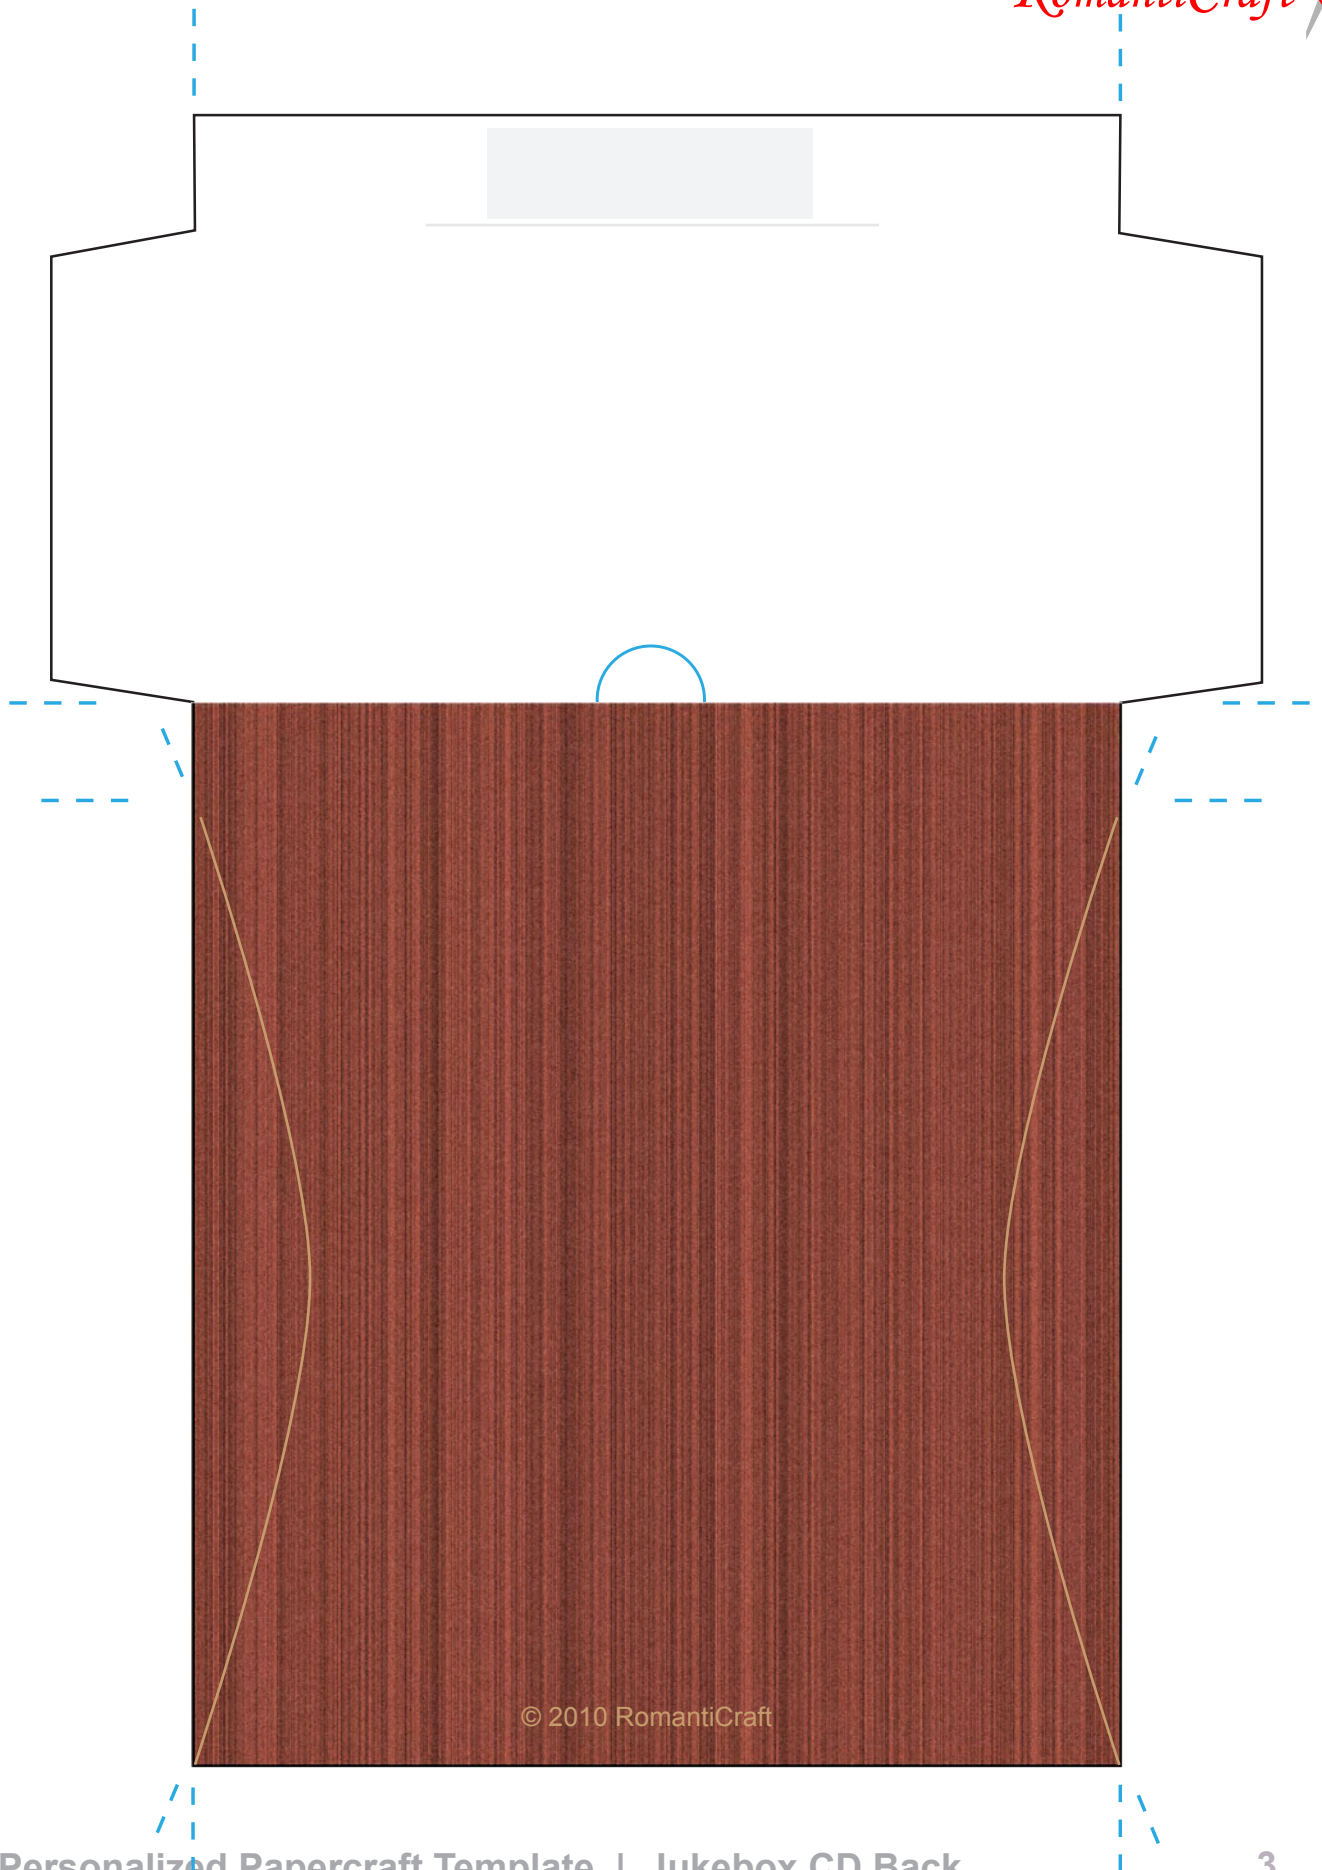

## Optional

- cutting mat
- paper towel

TIME

 25 minutes average

SKILL

© 2010 RomantiCraft

Follow all printer settings first before printing for best results.

 **Assembly Instructions**